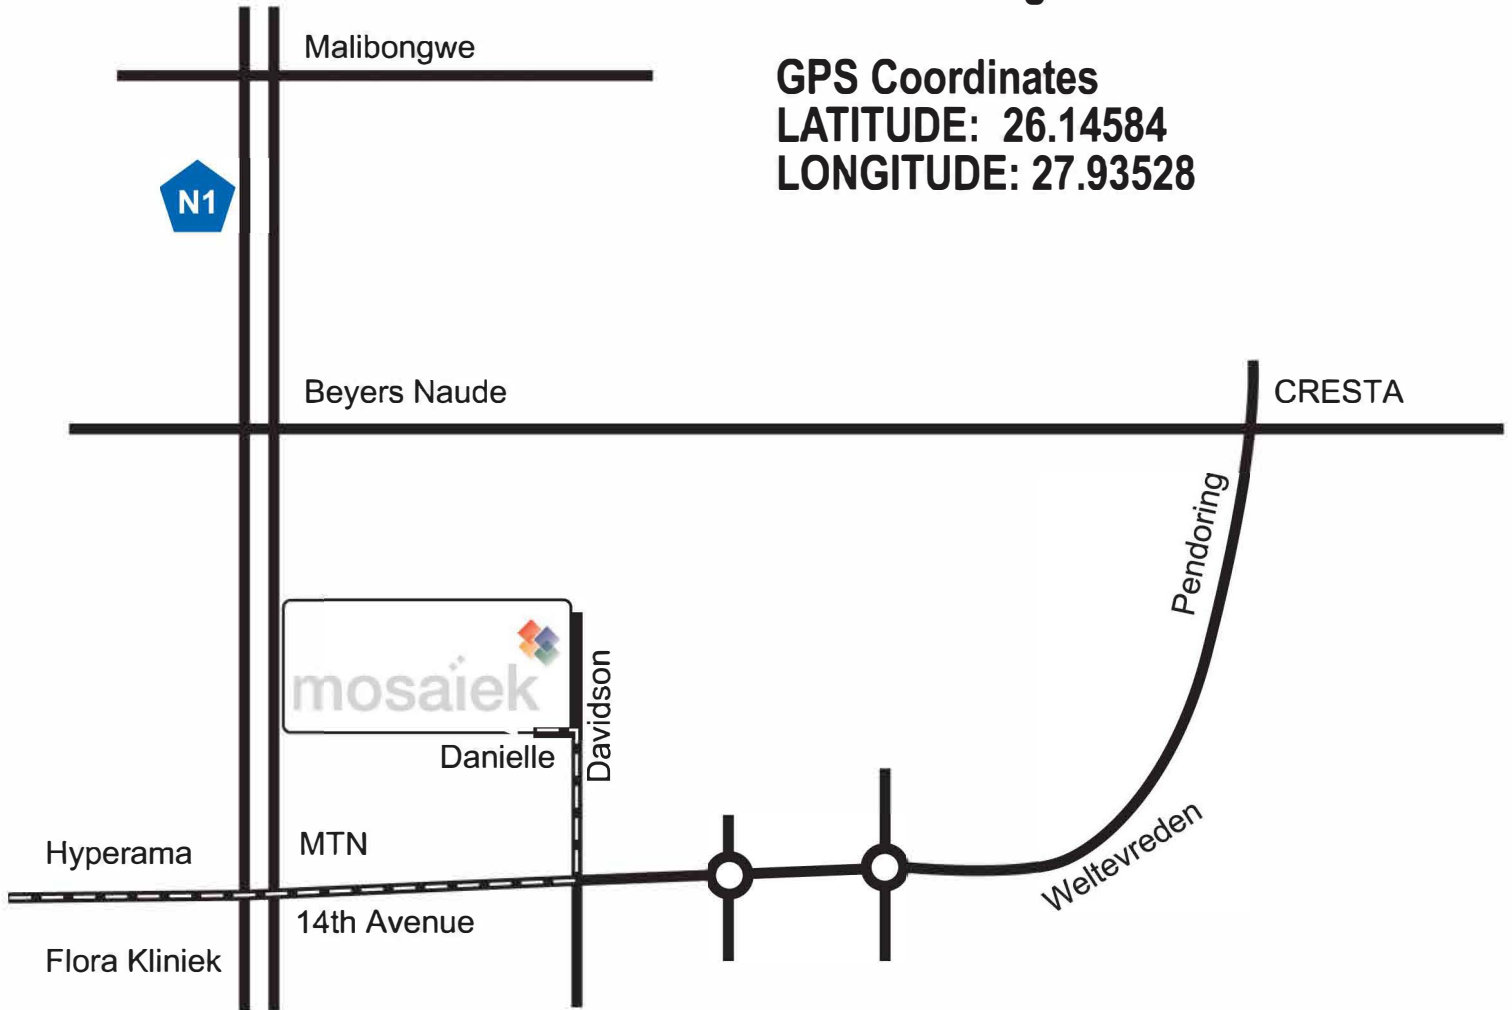

2016 Graduation venue

Mosaiek Lifestyle Centre
Danielle street
Fairland
Johannesburg

GPS Coordinates
LATITUDE: 26.14584
LONGITUDE: 27.93528

National Call Centre:

0861 IMM GSM / +27 (0) 11 628 2000